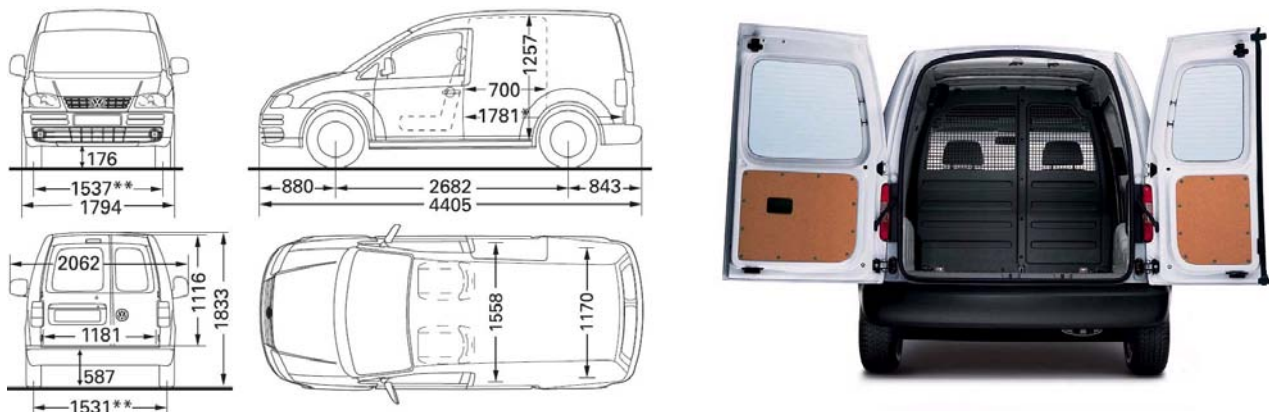

## Technical continued

Brakes	75kW Petrol	77kW TDI
Front brakes	288mm x 25mm ventilated discs	280mm x 22mm ventilated discs
Rear brakes	260mm x 12mm solid discs	
Brake systems	ABS, EBD and ASR	
Weights		
GVM, kg	2,124	2,198
Payload, kg	690-730	
Maximum roof load, kg	100	
Towing capacity, braked / un braked	1,300kg / 690kg	1,500kg / 720kg
Exterior Dimensions		
Length, mm	4,405	
Width, mm	1,794	
Height, mm	1,833	
Wheelbase, mm	2,682	
Ground clearance, mm	176	
Interior Dimensions		
Load volume, m <sup>3</sup>	3.2	
Maximum length, mm	1,781	
Maximum width, mm	1,558	
Maximum width at wheelarches, mm	1,170	
Maximum height, mm	1,257	
Cargo Entry Dimensions		
Rear door width, mm	1,181	
Rear door height, mm	1,116	
Lateral sliding doors width, mm	700	
Lateral sliding doors height, mm	1,108	
Rims and Tyres		
Rims	6J x 15 +47	
Tyres	195/ 65 R15 91T	
Warranty		
Vehicle	3 Years, 100,000km	
Paint / Corrosion	3 Years / 12 Years	
Road side assistance	3 Years, 100,000km	